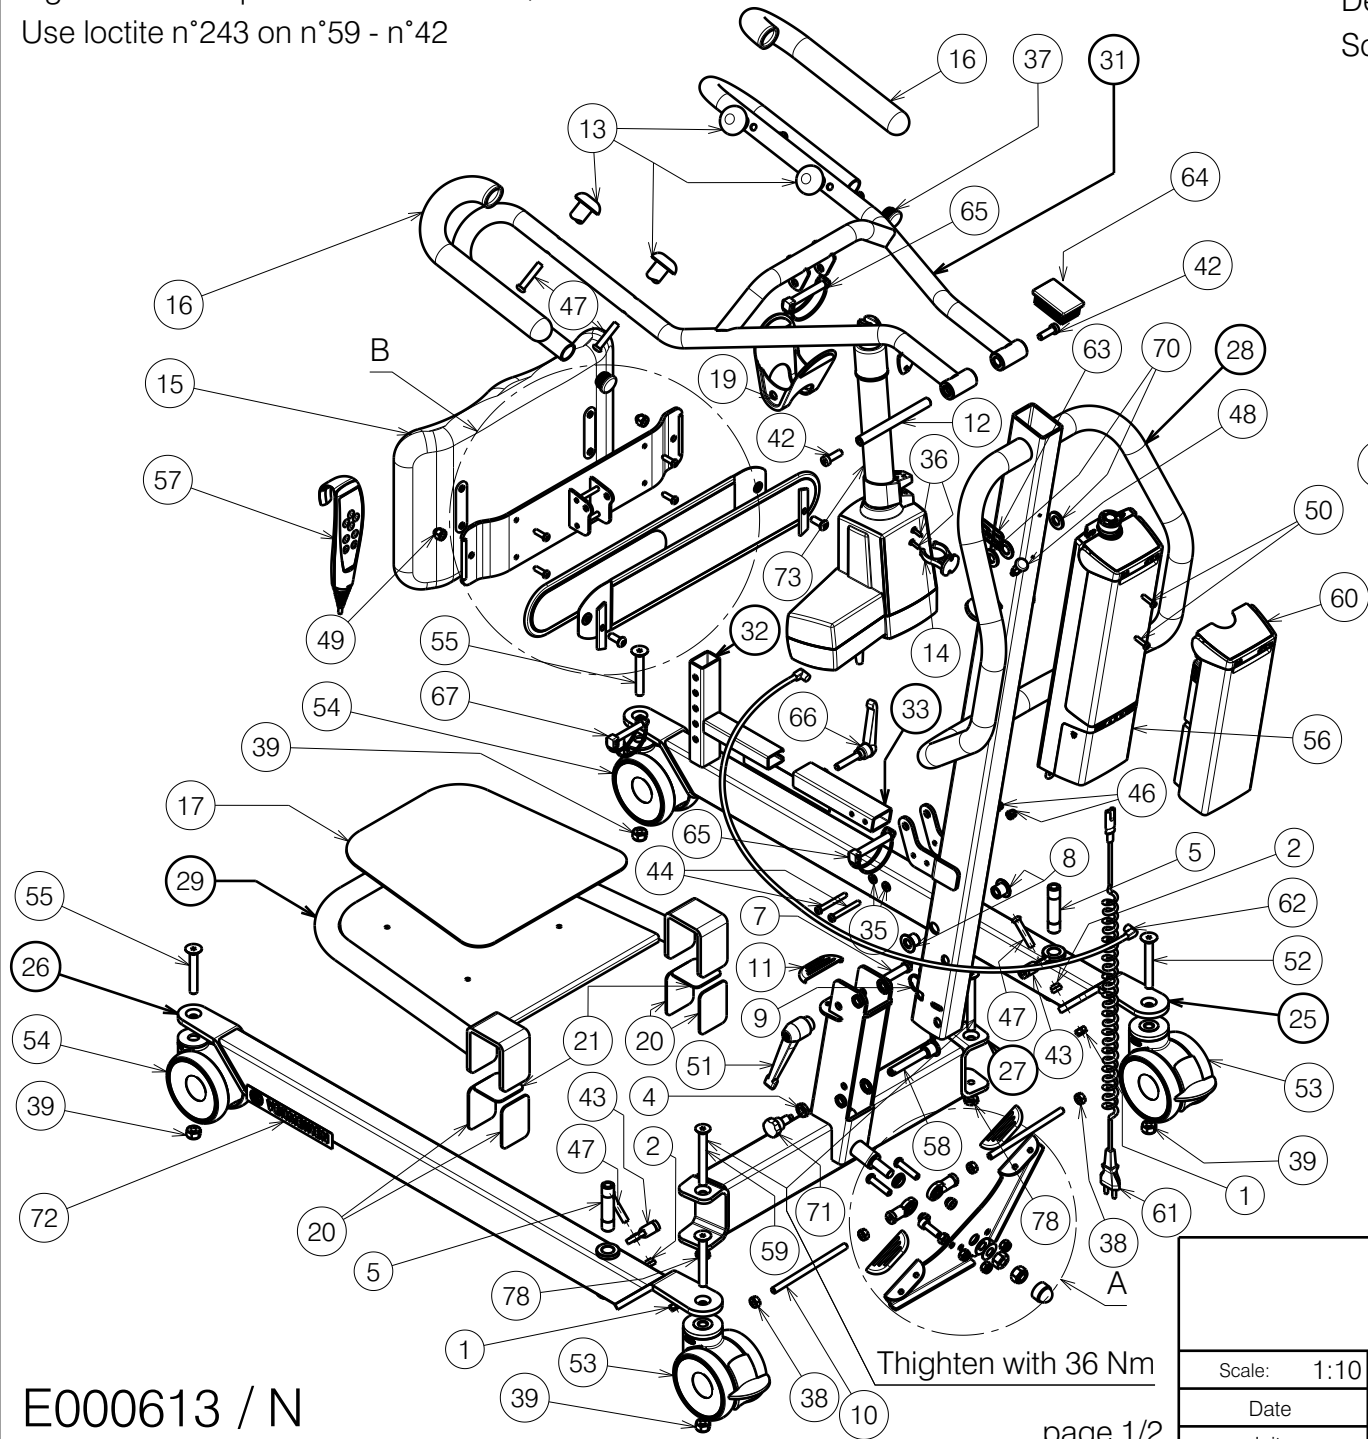

Tighten with torque wrench W600135 / 25 Nm: n°75 - n°39

Use loctite n°243 on n°59 - n°42

Detail A
Scale: 1:4

Detail B
Scale: 1:5

E000613 / N

Tighten with 36 Nm

page 1/2

ALBATROS

Plan No.

E000613 / N

Scale: 1:10

Drafted

Verified

Confirmed

Date

05/11/2010

Material			
No.	Plan	Article	Quantity
31	Y016174	1732319	1
32	Y016385	1732519	1
33	Y016465	1735319	1
34	---	1993500	2
35	---	1001564	2
36	---	1001584	2
37	---	1001608	2
38	---	1001671	5
39	---	1001683	4
40	---	1001684	1
41	---	1003294	1
42	---	1003944	2
43	---	1006835	4
44	---	1006997	2
45	---	1006999	4
46	---	1008492	2
47	---	1008739	6
48	---	1009583	1
49	---	1902024	2
50	M5x20	1998368	2
51	---	1903086	1
52	---	1905617	2
53	---	1903402	2
54	---	1903403	2
55	---	1903406	2
56	CAL40	1918030	1
57	---	1906138	1
58	---	1903578	1
59	M10x90 DIN7991	1921197	2
60	BAL40	1918029	1

Material			
No.	Plan	Article	Quantity
61	---	1906233	1
62	---	1918032	1
63	---	1904556	1
64	---	1905096	1
65	---	1905365	2
66	---	1905369	1
67	---	1905609	1
68	---	1992349	2
69	---	1993236	2
70	---	1993362	2
71	---	1999935	1
72	7.5 kN	T001052	2
73	---	1918033	1
75	---	1001673	1
76*	---	1918034	1
77	M8x25	1001499	1
78	M10 DIN439B	1903216	2