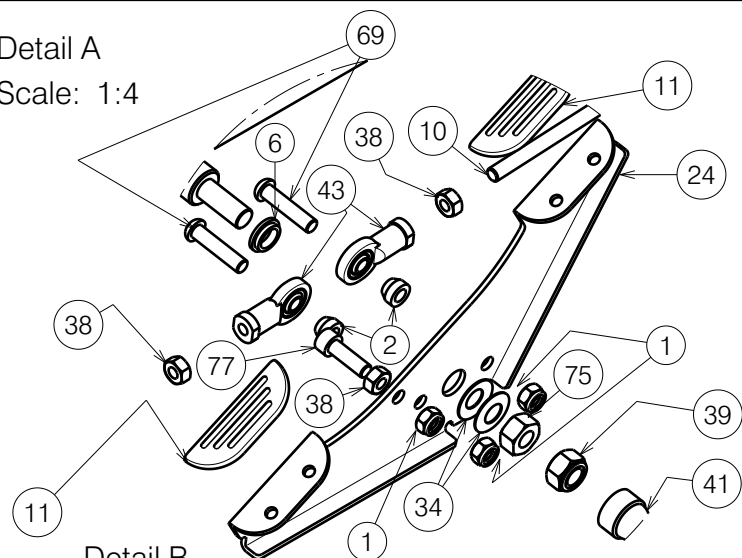

Tighten with torque wrench W600135 / 25 Nm: n°75 - n°39

Use loctite n°243 on n°59 - n°42

Detail A
Scale: 1:4

Detail B
Scale: 1:5

E000613 / N

Tighten with 36 Nm

page 1/2

ALBATROS

20/08/2024

20/08/2024

Init.

TM

DVB

AZ

8001793

Material			
No.	Plan	Article	Quantity
1	X001016	1001682	5
2	P00074772	2098400	4
3	Y017221	1743454	2
4	X001398	1009689	1
5	P00078139	G105000	2
6	X004288	1903587	1
7	X004338	1708700	1
8	X004341	1708800	2
9	X004353	1903588	1
10	P00075688	2098500	2
11	X004580	1904798	3
12	X004603	1734700	1
13	X004605	1905610	4
14	X004611	1904945	1
15	X004630	1905252	1
16	X004646	1905324	2
17	X004647	1905718	1
19	X004683	1905763	1
20	X004704	1905720	4
21	X004705	1905721	2
22	X004717	1905722	1
23	X004718	1905723	1
24	P00074771	2098354	1
25	Y014535	1706719	1
26	Y014536	1706819	1
27	Y014537	1706919	1
28	P00039617	2082819	1
29	Y016061	1735219	1
30	Y016137	1732619	1

Material			
No.	Plan	Article	Quantity
31	Y016174	1732319	1
32	Y016385	1732519	1
33	Y016465	1735319	1
34	---	1993500	2
35	---	1001564	2
36	---	1001584	2
37	---	1001608	2
38	---	1001671	5
39	---	1001683	4
40	---	1001684	1
41	---	1003294	1
42	---	1003944	2
43	---	1006835	4
44	---	1006997	2
45	---	1006999	4
46	---	1008492	2
47	---	1008739	6
48	---	1009583	1
49	---	1902024	2
50	M5x20	1998368	2
51	---	1903086	1
52	---	1905617	2
53	---	1903402	2
54	---	1903403	2
55	---	1903406	2
56	CAL40	1918030	1
57	---	1906138	1
58	---	1903578	1
59	M10x90 DIN7991	1921197	2
60	BAL40	1918029	1

Material			
No.	Plan	Article	Quantity
61	---	1906233	1
62	---	1918032	1
63	---	1904556	1
64	---	1905096	1
65	---	1905365	2
66	---	1905369	1
67	---	1905609	1
68	---	1992349	2
69	---	1993236	2
70	---	1993362	2
71	---	1999935	1
72	7.5 kN	T001052	2
73	---	1918033	1
75	---	1001673	1
76*	---	1918034	1
77	M8x25	1001499	1
78	M10 DIN439B	1903216	2