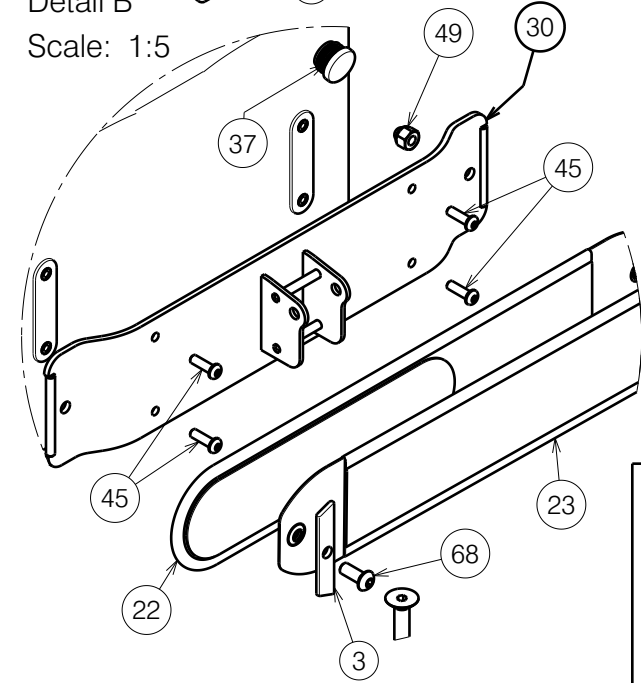

Tighten with torque wrench W600135 / 25 Nm: n°75 - n°39

Use loctite n°243 on n°59 - n°42

Detail A
Scale: 1:4

Detail B
Scale: 1:5

E000613 / N

Tighten with 36 Nm

page 1/2

ALBATROS

Plan No.

E000613 / N

Scale: 1:10

Drafted

Verified

Confirmed

Date

05/11/2010

Material			
No.	Plan	Article	Quantity
31	Y016174	1732319	1
32	Y016385	1732519	1
33	Y016465	1735319	1
34	---	1993500	2
35	---	1001564	2
36	---	1001584	2
37	---	1001608	2
38	---	1001671	5
39	---	1001683	4
40	---	1001684	1
41	---	1003294	1
42	---	1003944	2
43	---	1006835	4
44	---	1006997	2
45	---	1006999	4
46	---	1008492	2
47	---	1008739	6
48	---	1009583	1
49	---	1902024	2
50	M5x20	1998368	2
51	---	1903086	1
52	---	1905617	2
53	---	1903402	2
54	---	1903403	2
55	---	1903406	2
56	CAL40	1918030	1
57	---	1906138	1
58	---	1903578	1
59	M10x90 DIN7991	1921197	2
60	BAL40	1918029	1

Material			
No.	Plan	Article	Quantity
61	---	1906233	1
62	---	1918032	1
63	---	1904556	1
64	---	1905096	1
65	---	1905365	2
66	---	1905369	1
67	---	1905609	1
68	---	1992349	2
69	---	1993236	2
70	---	1993362	2
71	---	1999935	1
72	7.5 kN	T001052	2
73	---	1918033	1
75	---	1001673	1
76*	---	1918034	1
77	M8x25	1001499	1
78	M10 DIN439B	1903216	2